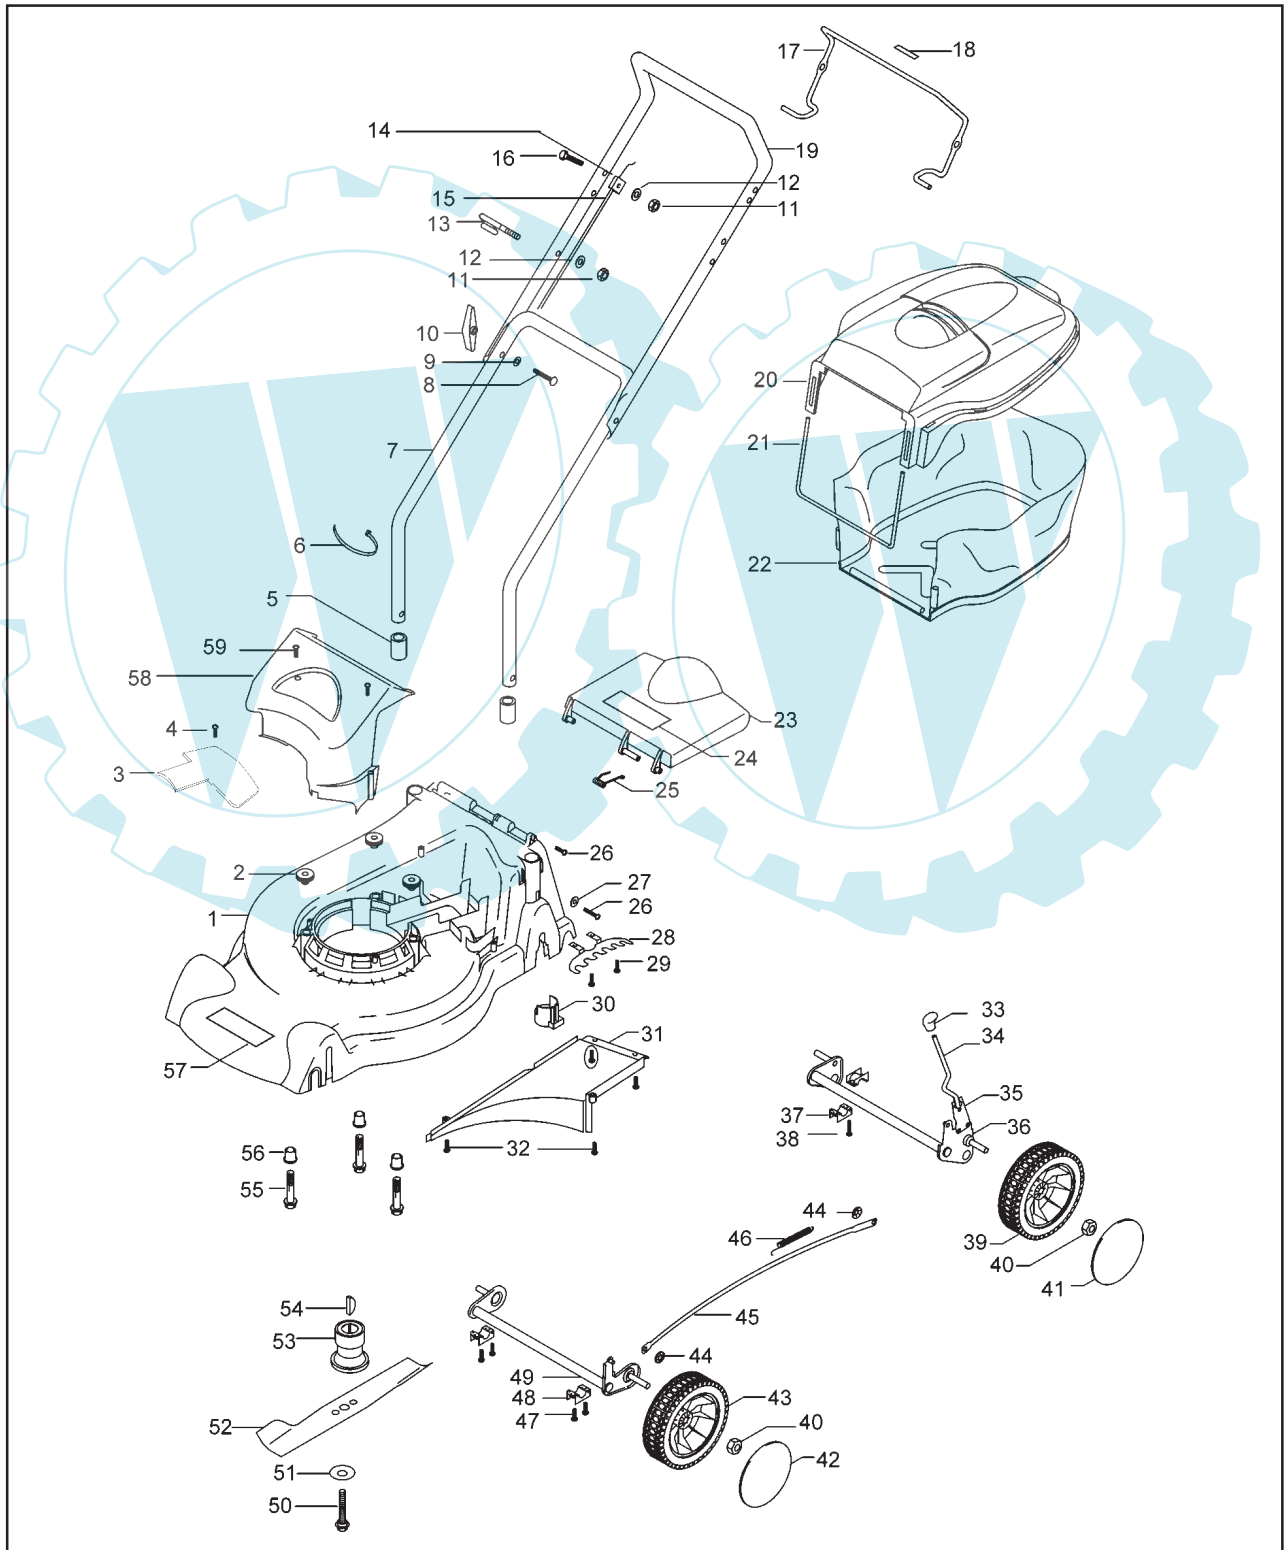

Brand	Flymo		Pos	Part No	Description	Qty
Lawnchief 450			42	512799374	Hubcap 7"	2
			43	512794901	8" Wheel and Tyre	2
			44	514967900	Starlock washer	2
			45	511925402	Link Arm Universal	1
			46	513865900	Spring	1
			47	514975301	Screw No 8	4
			48	513861800	Axle Clamp	2
			49	511889200	Front Axle	1
			50	514667709	Bolt Blade	1
			51	513948000	Washer Bevelled	1
			52	511922400	Blade 45cm	1
			53	512800100	Blade Adaptor	1
			54	514005300	Key (Woodruff)	1
			55	514916700	Bolt Engine	3
			56	513962100	Bush Deck Insulator	3
			57	513117500	Label Lawnchief	1
			58	510691064	460 Battery Cover	1
			59	514975301	Screw No 8	2
Pos	Part No	Description	Qty			
1	510704664	Deck 46cm Orange	1			
2	514855100	Bush Deck Insulator	3			
3	513933867	460 Drive Cover Guard	1			
4	514975301	Screw No.8 Polymate	2			
5	512799967	Deck Collar	2			
6	513084200	Tie Wrap	4			
7	511883968	Handle Lower Grey	1			
8	514994501	M8 Coachbolt	2			
9	514916400	Washer 8mm	2			
10	512793167	Wing Knob M8 Black	2			
11	514718000	Nut M6 Nyloc	2			
12	514026600	Washer 6.4-6.7	2			
13	513076300	Cord Guide	1			
14	516877309	Wire Clamp Double	1			
15	513053900	Cable Briggs Brake	1			
16	725237851	Screw M6 x 40	1			
17	510694867	Bale Arm Brake Black	1			
18	513953200	Label Stop	1			
19	511891968	Handle Upper	1			
20	510691164	Downvent Grassbag Hardtop	1			
21	513934801	Softbox Bar	1			
22	511926003	Softbox	1			
23	510685964	Safety Flap Orange	1			
24	513998700	Warning Label	1			
25	513862000	Safety Flap Spring	1			
26	514992302	Screw No 8	2			
27	514931300	Washer	2			
28	512786300	Quadrant 6 Position	1			
29	514975301	Screw No8	2			
30	513050868	Handle Support	2			
31	510690967	460 Collection Plate	1			
32	514975301	Screw No 8 Polymate	4			
33	512792567	Knob Height Adjuster	1			
34	513079300	Change Lever Universal	1			
35	513772400	Adjustment Spring	1			
36	511889700	Axle Rear Push 46cm	1			
37	513861800	Axle Clamp	4			
38	514975304	Screw No 8 Polymate	4			
39	512796501	8" Wheel and Tyre	2			
40	514913400	Nut M10x1.5 Nylock	4			
41	512799574	Hub Cap 8"	2			